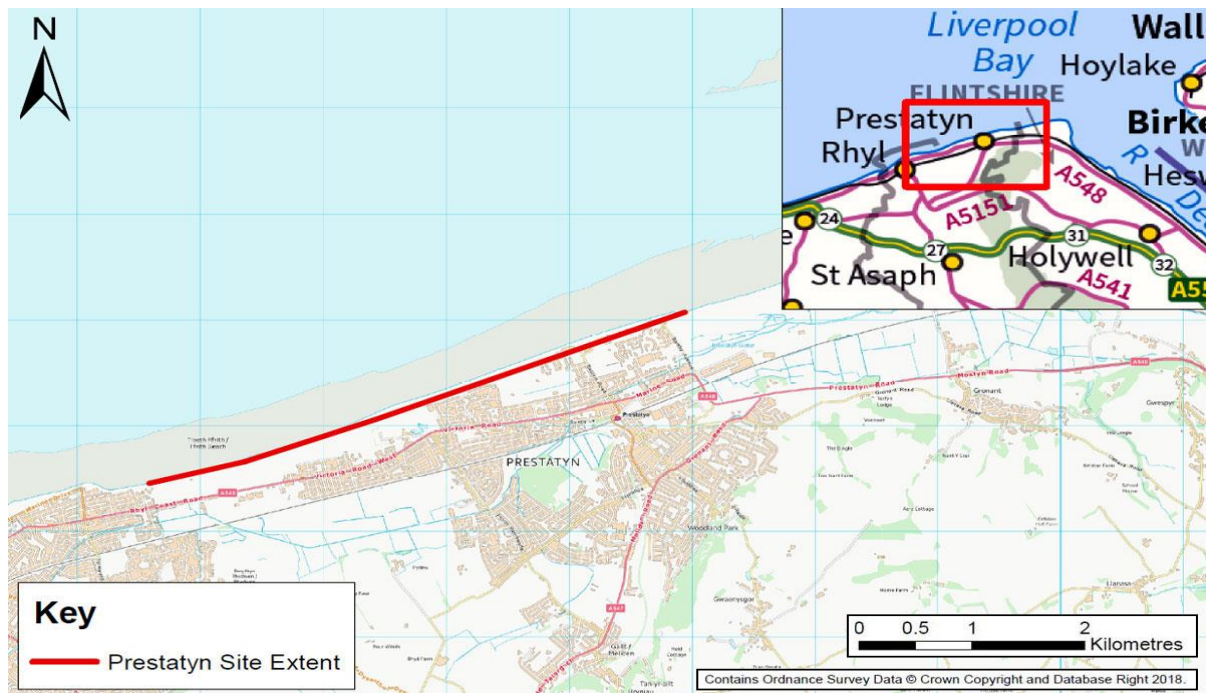

# Appendix 1: Prestatyn Coastal Defence Scheme - Location and Design

## Prestatyn frontage

Although the entire frontage (shown by the red line in the location plan above) will eventually need improvements, the Central Prestatyn Coastal Defence Scheme focuses on the area of most immediate concern, adjacent to Rhyl Golf Club: see below